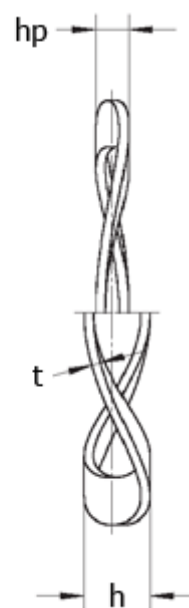

Article number: 22012207

Description: Wave washer L&M 41x34,5x0,35 K3
for bearing : 6004, 16004

Measures

d1 = 35.00
d2 = 40.70
F (N) at hp = 80.0
For bearing = 16004
h = 3.1
 hp = 1.30
t = 0.35
Waves = 4

Weight (kg) / 100 pcs = 0.100